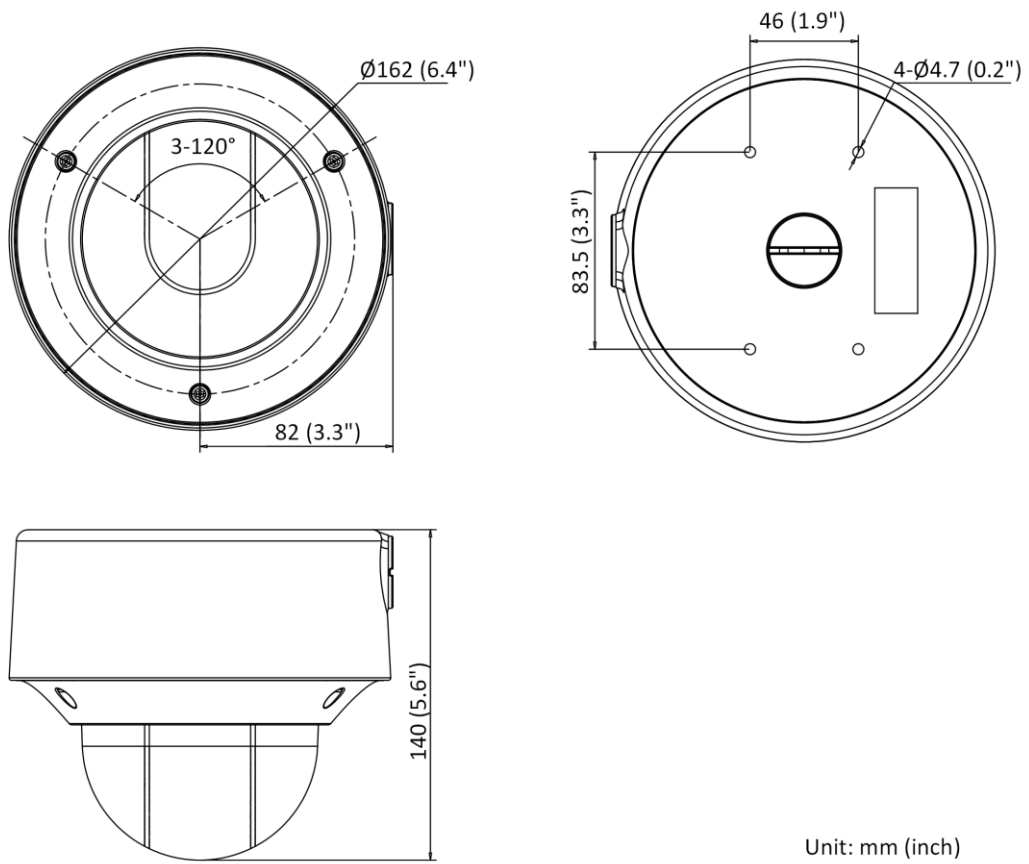

▪ Dimension

Unit: mm (inch)