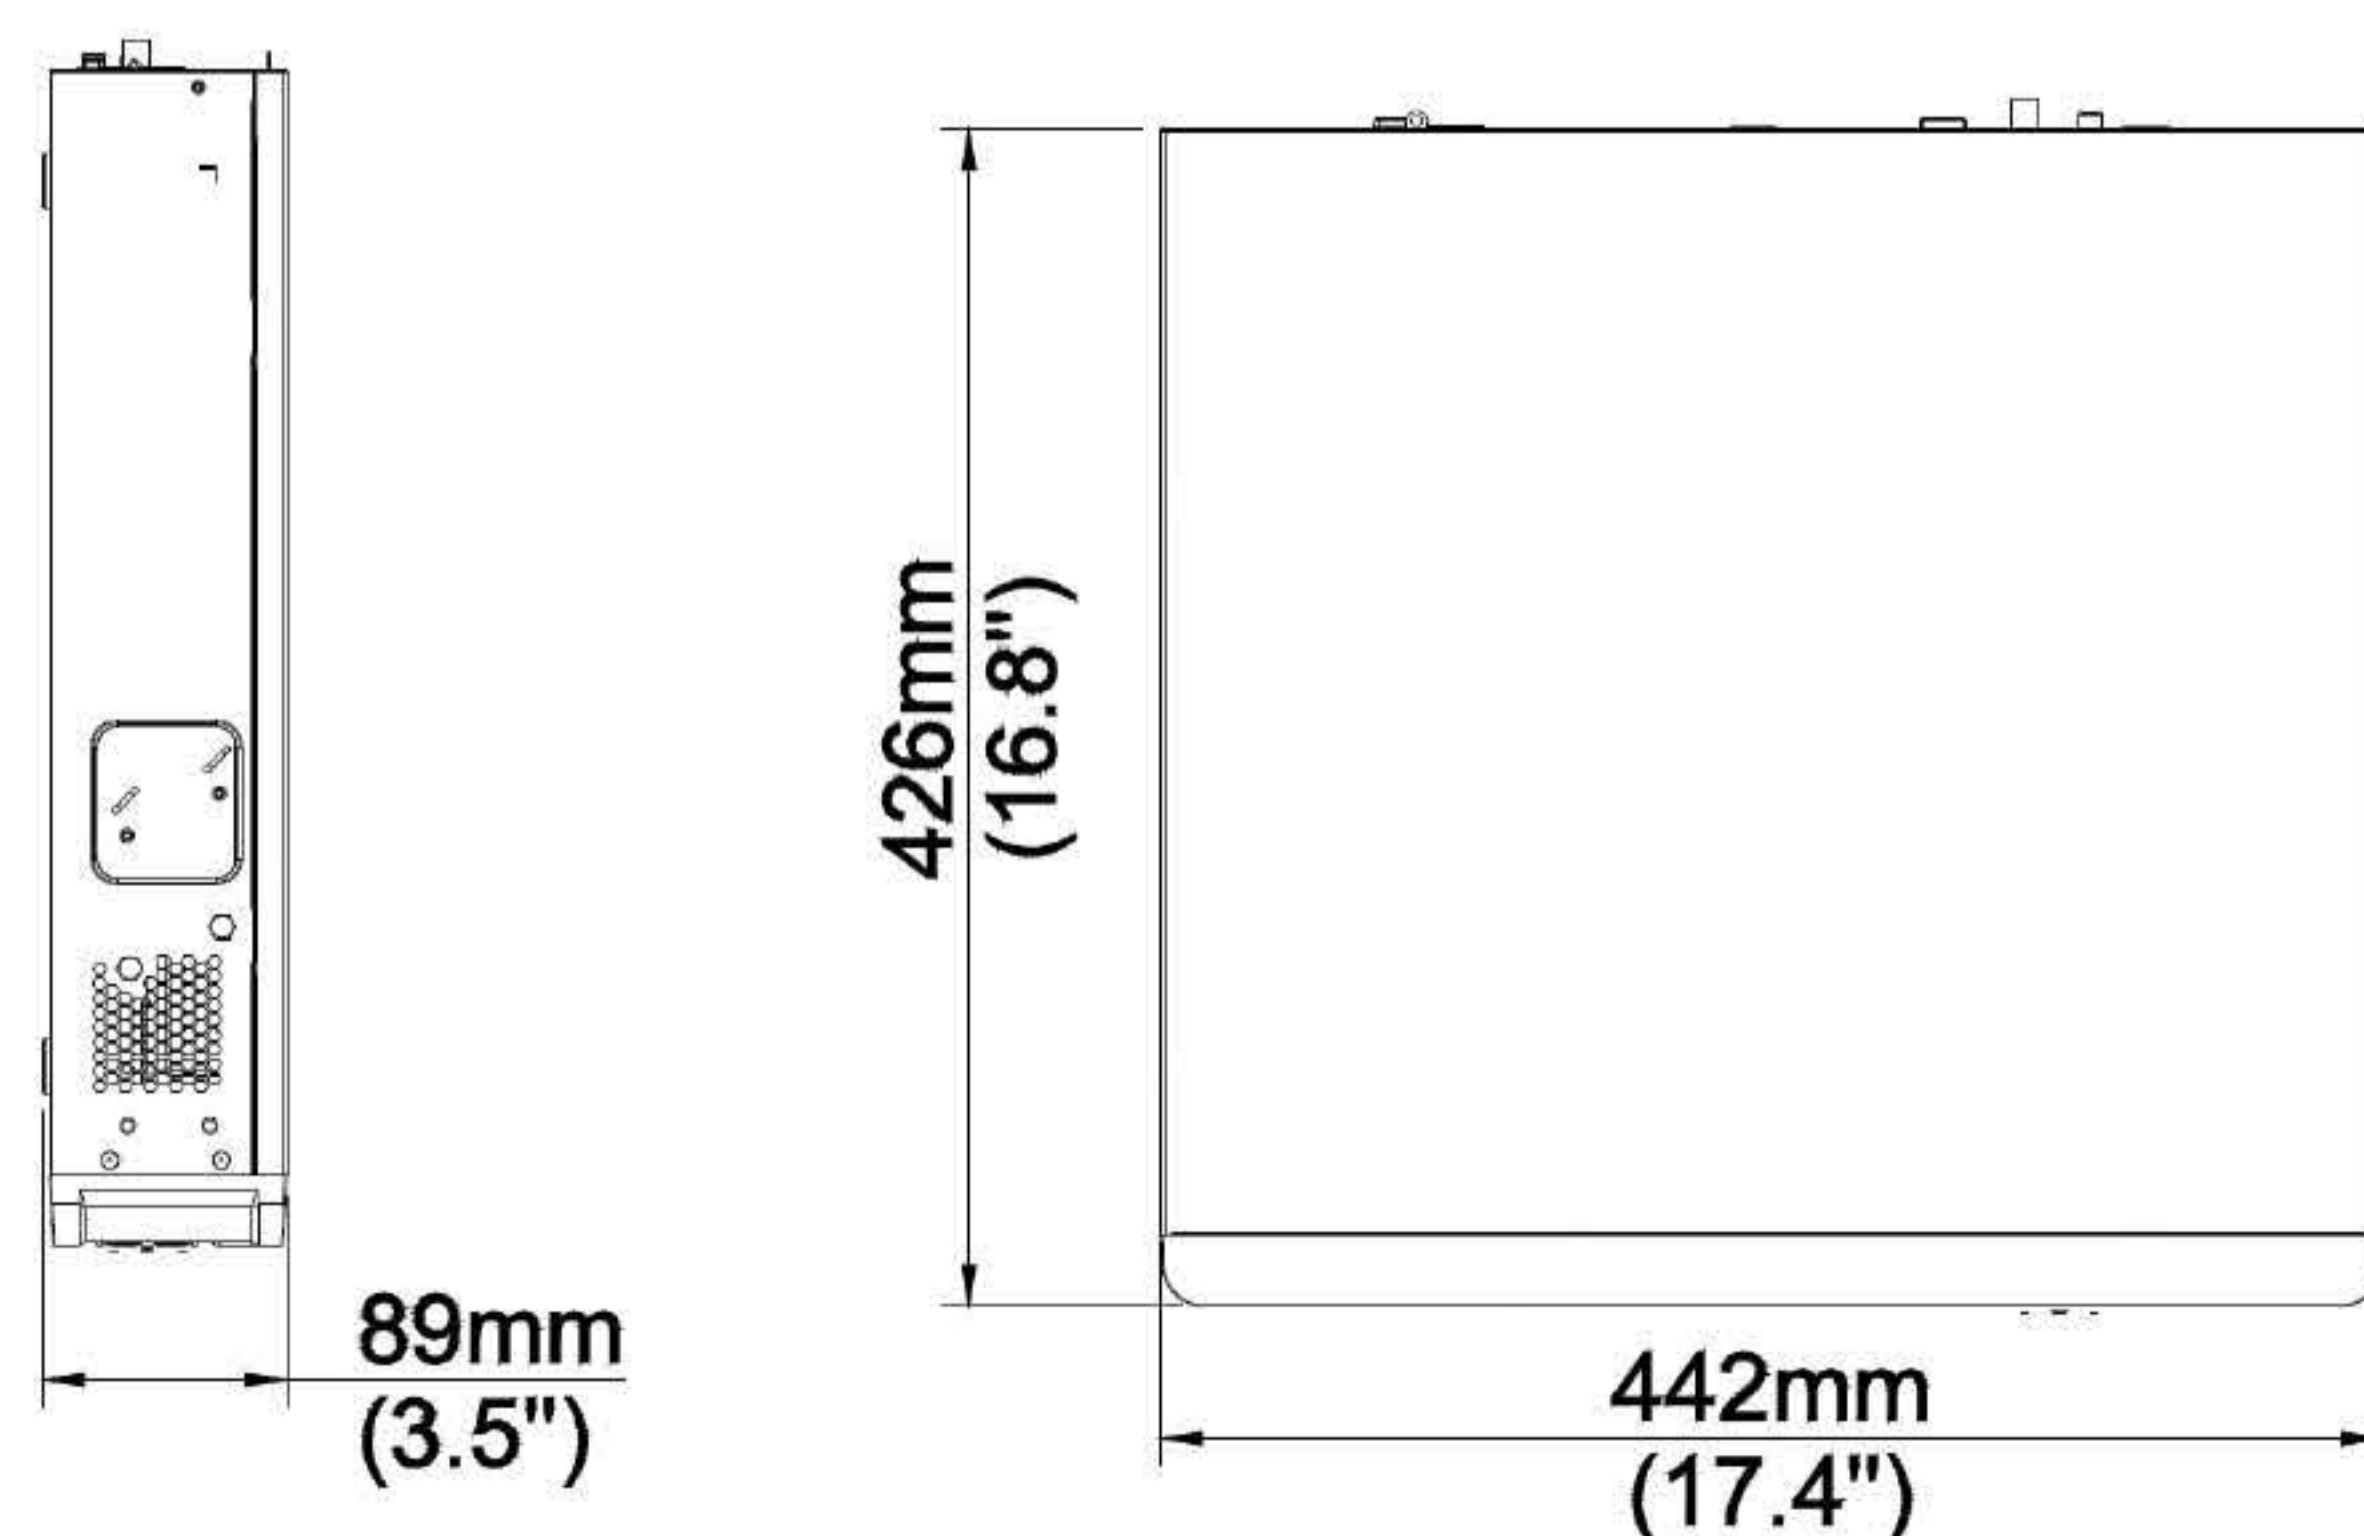

Specifications

IP Video Input	70-ch	SATA	8 SATA interfaces
Two-way Audio Input	1-ch, RCA	Capacity	up to 10TB for each HDD
Incoming Bandwidth	384Mbps	eSATA	1 eSATA interface
Outgoing Bandwidth	384Mbps	VCA Detection	Face detection, Intrusion detection, Cross Line detection, Audio detection, Human Body detection, Scene Change detection, Defocus detection, Auto Tracking, Vehicle recognition, Object Left Behind, Object Removed, SIP
Remote Users	128	VCA Search	Face Search, Behavior Search
Protocols	P2P, UPnP, NTP, DHCP, PPPoE	Array Type	RAID 0, 1, 5, 6, 10
HDMI/VGA Output	VGA: 1920x1080p/60Hz, 1920x1080p/50Hz, 1600x1200/60Hz, 1280x1024/60Hz, 1280x720/60Hz, 1024x768/60Hz HDMI1/HDMI2(HDMI audio output is not supported): 4K (3840x2160)/30Hz, 1920x1080p/60Hz, 1920x1080p/50Hz, 1600x1200/60Hz, 1280x1024/60Hz, 1280x720/60Hz, 1024x768/60Hz	Network Interface	2 RJ45 10M/100M/1000M self-adaptive Ethernet Interfaces
Recording Resolution	12MP/8MP/6MP/5MP/4MP/3MP/1080p/960p/720p/D1/2CIF/CIF	Serial Interface	1 x RS232, 1 x RS485
Audio Output	1-ch, RCA	USB Interface	Front panel: 2 x USB2.0, Rear panel: 1 x USB3.0 Rear panel: 1 x USB3.0
Synchronous Playback	16-ch	Alarm In	16-ch
Corridor Mode Screen	3/4/5/7/9/10/12/16/32	Alarm Out	4-ch
Decoding format	Ultra 265, H.265, H.264	Power Supply	100-240 VAC Power Consumption: ≤ 25 W (without HDD)
Live view/Playback	12MP/8MP/6MP/5MP/4MP/3MP/1080p/960p/720p/D1/2CIF/CIF	Working Environment	-10°C~ + 55°C (+14°F~+131°F), Humidity ≤ 90% RH (non-condensing)
Capability	2 x 12MP@30, 4 x 4K@30, 8 x 4MP@30, 9 x 4MP@25, 16 x 1080P@30, 32x960P@25, 36x720P@30, 70xD1	Dimensions (W×D×H)	442mm × 426mm × 89mm (17.4" × 16.8" × 3.5")
		Weight (without HDD)	≤ 5.7Kg (12.57lb)

Dimensions

Rear Panel