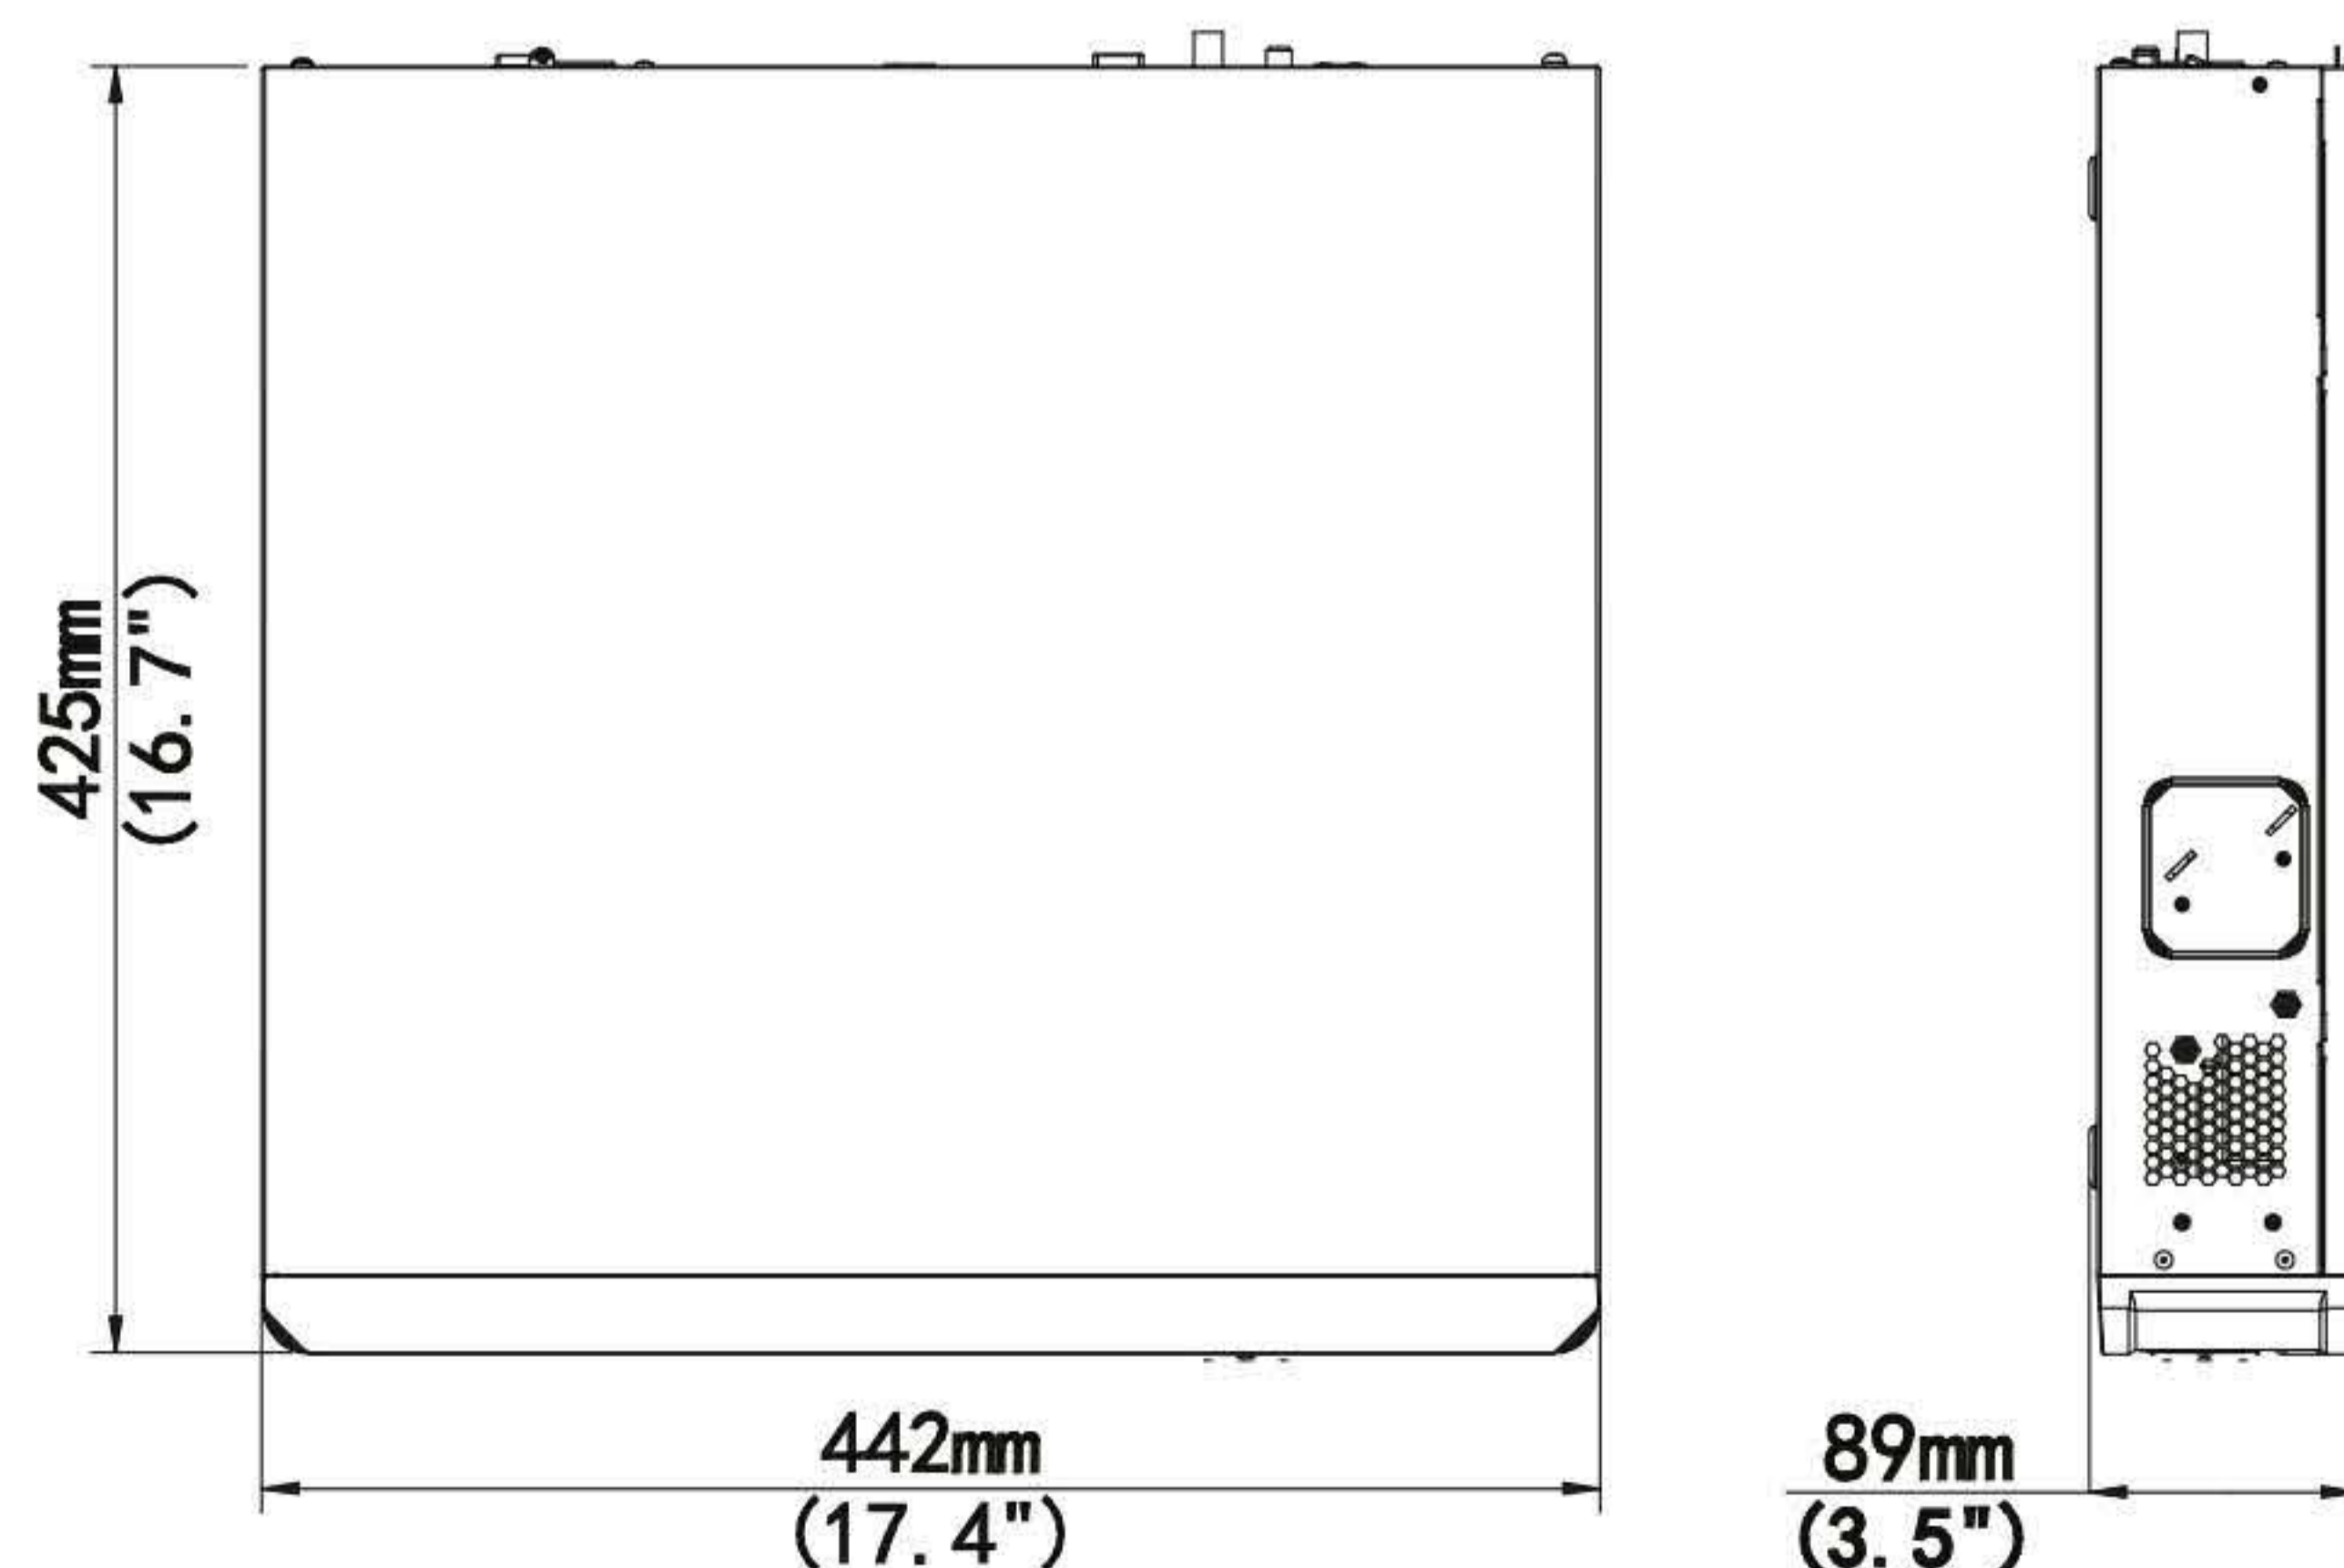

Capability	3 x 12MP@25, 4 x 4K@30, 8 x 4MP@30, 16 x 1080P@30, 32 x 960P@25
SATA	8 SATA interfaces
Capacity	up to 10TB for each HDD
eSATA	1 eSATA interface
VCA Detection	Face detection, Intrusion detection, Cross line detection, Audio detection, Defocus detection, Scene change detection, Auto tracking
VCA Search	Face search, Behavior search
Statistical Analysis	People counting
Array Type	RAID 0, 1, 5, 6, 10
Network Interface	2 RJ45 10M/100M/1000M self-adaptive Ethernet Interfaces
Serial Interface	1 x RS232, 1 x RS485
USB Interface	Front panel: 2 x USB2.0, Rear panel: 1 x USB3.0
Alarm In	16-ch
Alarm Out	4-ch
Power Supply	100~240 VAC Power Consumption: ≤ 20 W (without HDD)
Working Environment	-10°C~+ 55°C (+14°F~+131°F), Humidity ≤ 90% RH (non-condensing)
Dimensions (W×D×H)	442mm × 425mm × 89mm (17.4" × 16.7" × 3.4")
Weight (without HDD)	≤ 5.13Kg (11.31lb)

## Dimensions