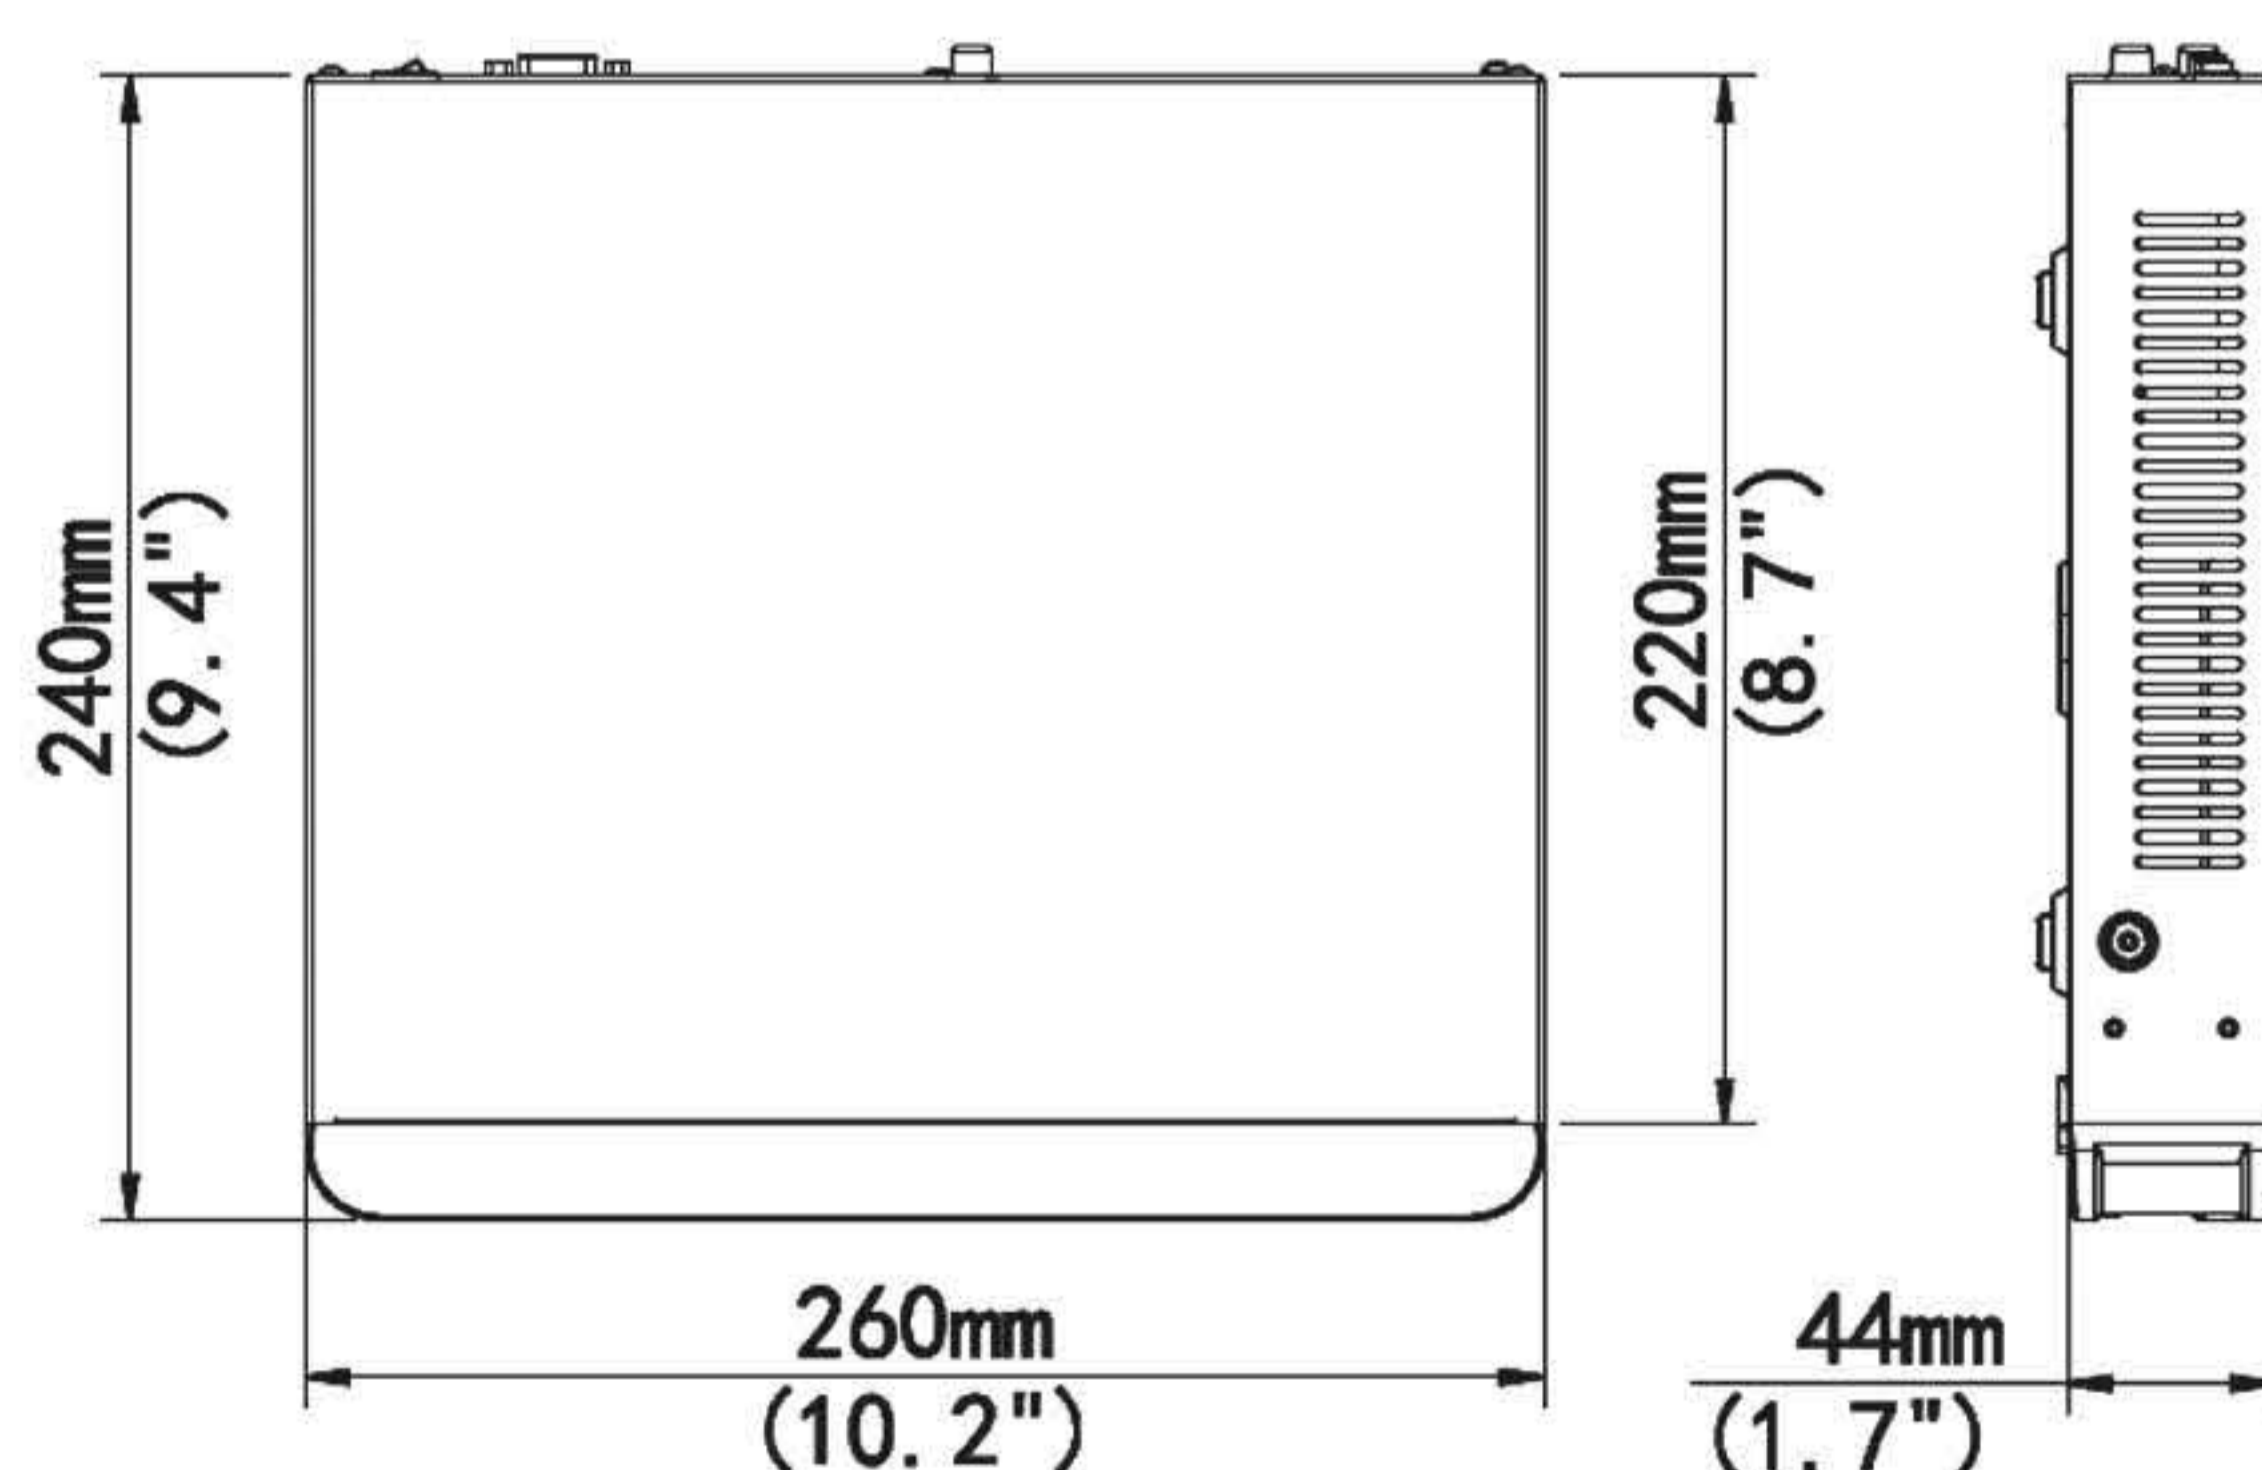

Specifications

IP Video Input	16-ch	Corridor Mode Screen	3/4/5/7/9
Two-way Audio Input	1-ch, RCA	Decoding format	Ultra 265, H.265, H.264
Incoming Bandwidth	80Mbps	Live view/Playback	8MP/6MP/5MP/4MP/3MP/1080p/960p/720p/D1/2CIF/CIF
Outgoing Bandwidth	80Mbps	Capability	1 x 4K@30, 2 x 4MP@30, 4 x 1080p@30, 8 x 720p@30, 16 x D1
Remote Users	128	SATA	1 SATA interface
Protocols	P2P, UPnP, NTP, DHCP, PPPo	Capacity	up to 10TB for each disk
HDMI/VGA Output	HDMI: 4K(3840x2160)/30Hz, 1920x1080p/60Hz, 1920x1080p/50Hz, 1600x1200/60Hz, 1280x1024/60Hz, 1280x720/60Hz, 1024x768/60Hz	Network Interface	1 RJ-45 10M/100M Self-adaptive Ethernet Interface
	VGA: 1920x1080p/60Hz, 1920x1080p/50Hz, 1600x1200/60Hz, 1280x1024/60Hz, 1280x720/60Hz, 1024x768/60Hz	VCA Detection	Face detection, Intrusion detection, Cross line detection, Audio detection
Recording Resolution	8MP/6MP/5MP/4MP/3MP/1080p/960p/720p/D1/2CIF/CIF	USB Interface	Rear panel: 2 x USB2.0, Front panel: 1 x USB2.0
Audio Output	1-ch, RCA	Alarm In	4-ch
Synchronous Playback	16-ch	Alarm Out	1-ch
		Power Supply	12V DC Power Consumption: ≤ 8 W(without HDD)
		Working Environment	-10°C ~ +55°C (+14°F ~ +131°F), Humidity ≤ 90% RH(non-condensing)
		Dimensions (W×D×H)	260mm×240mm×44mm (10.2"×9.4" ×1.7")
		Weight (without HDD)	≤ 1.12 Kg (2.47 lb)

Dimensions

Rear Panel