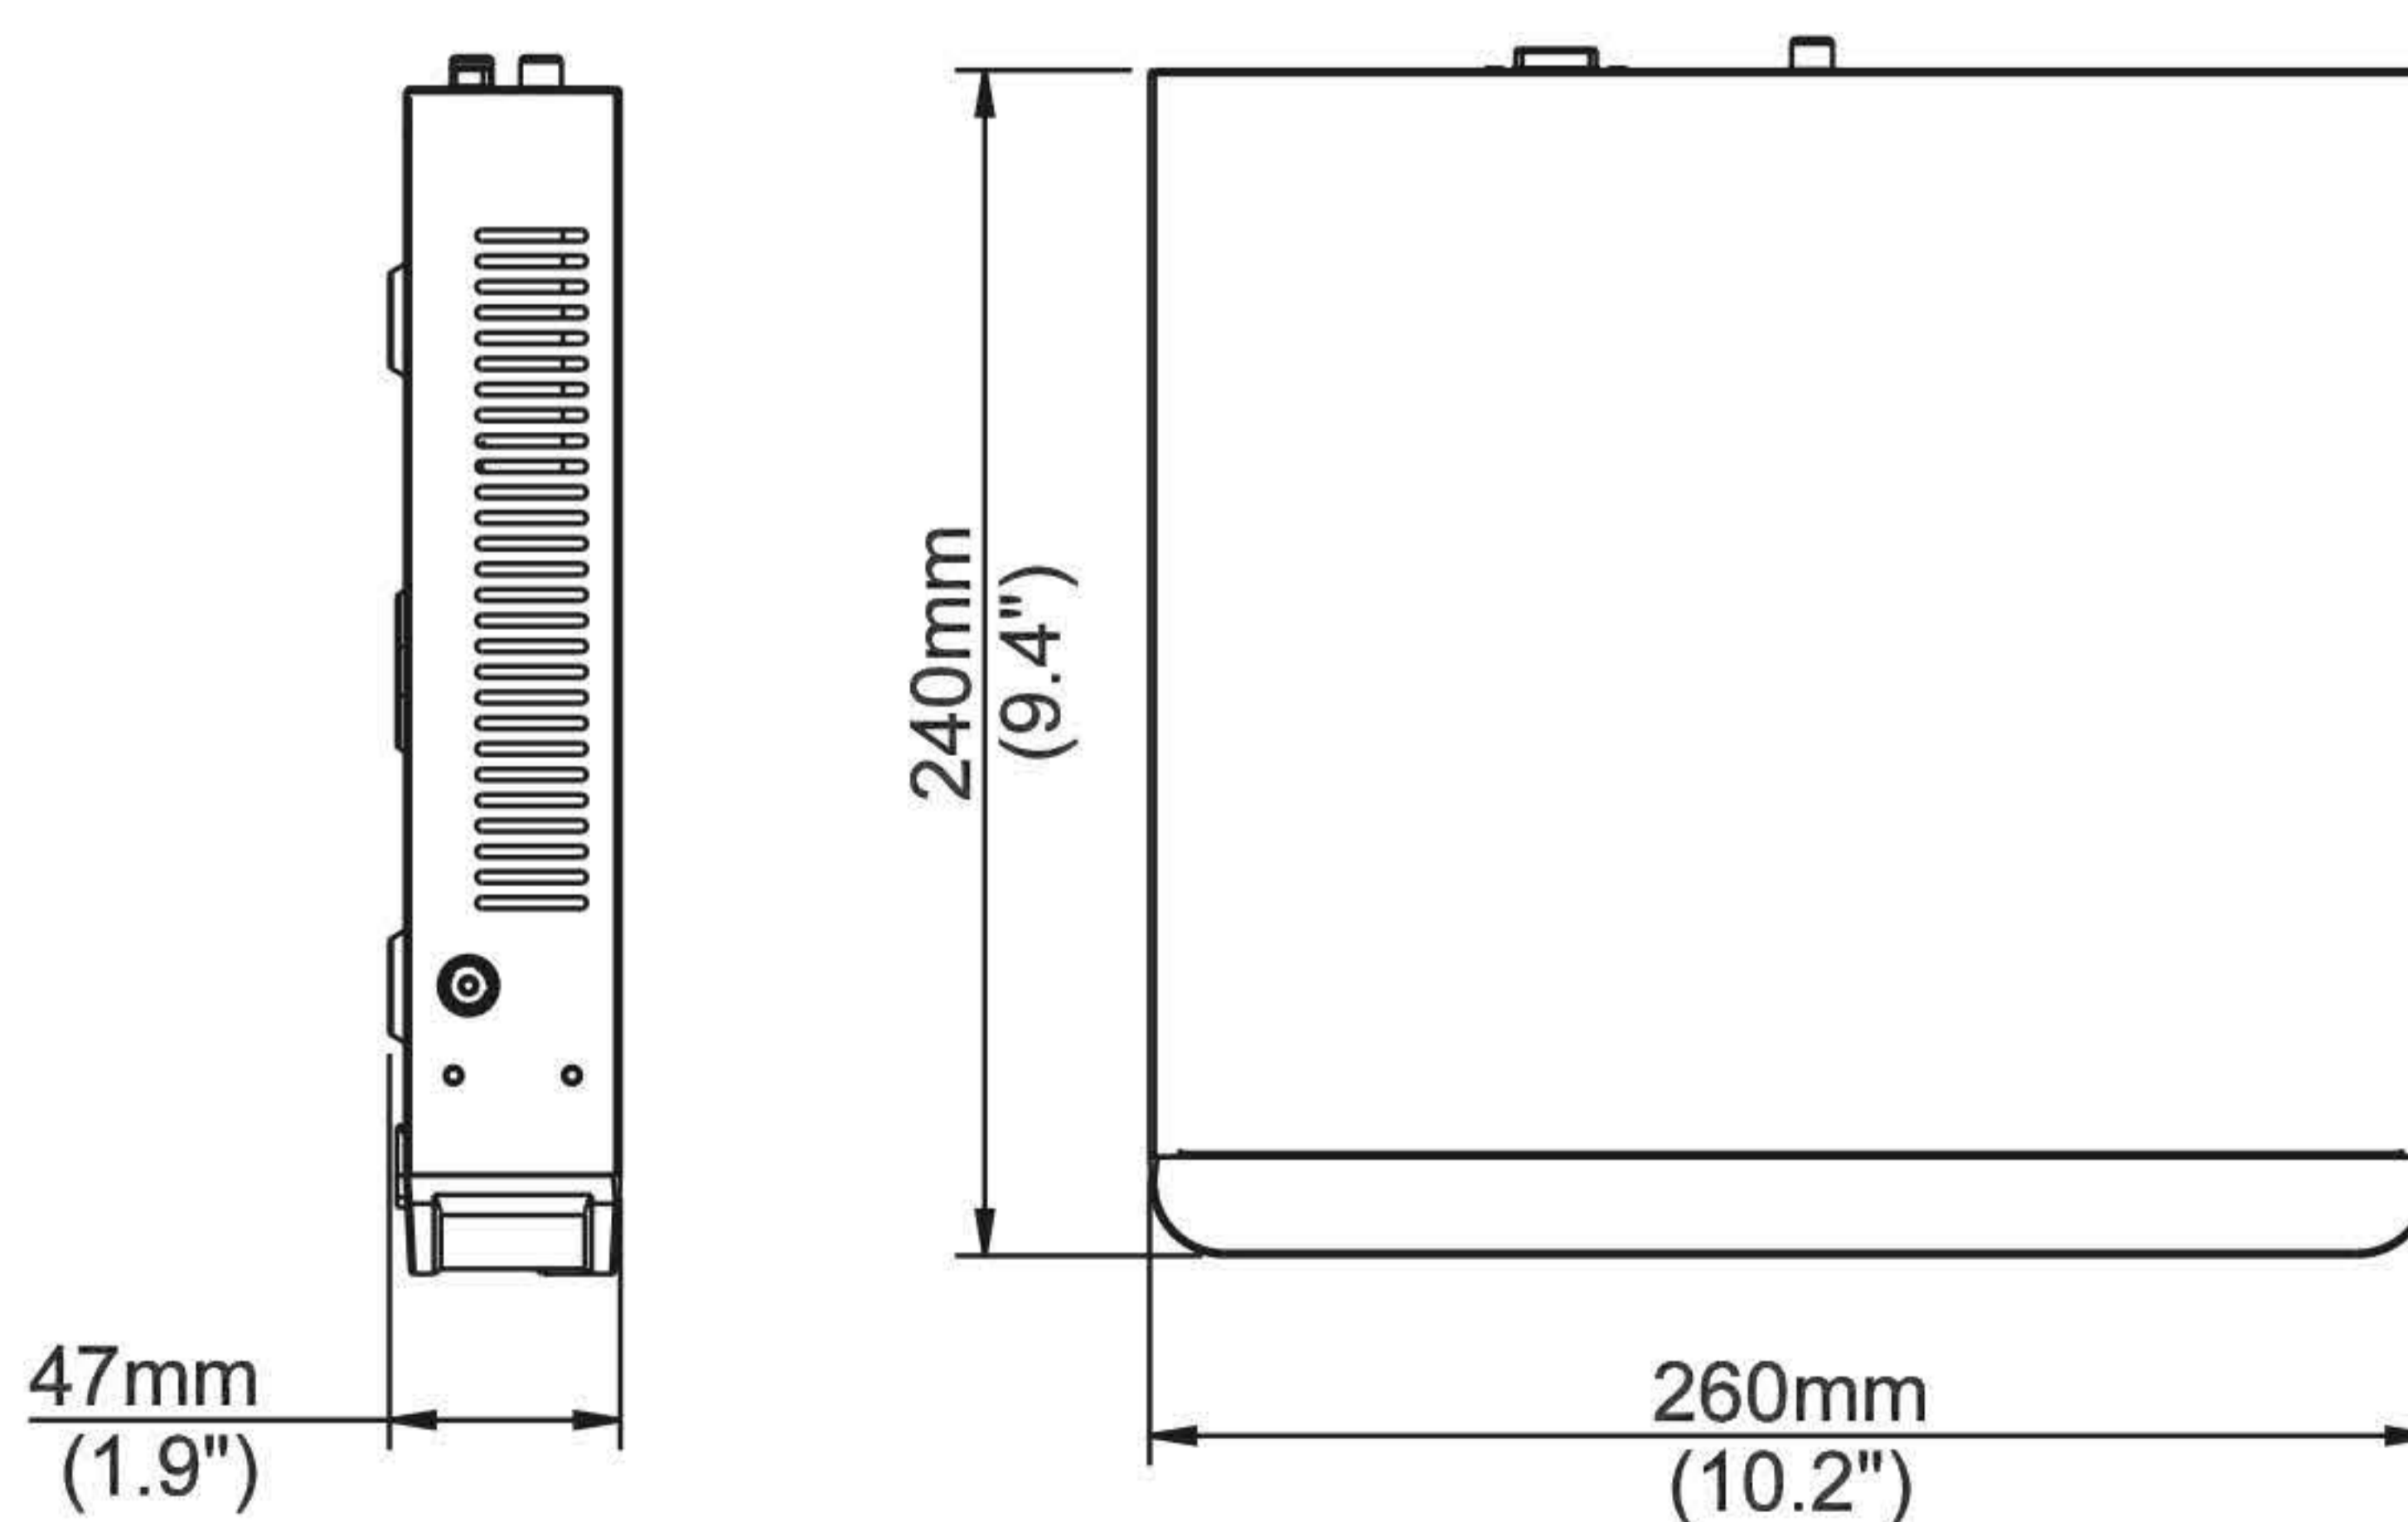

# NVR-E08-1/8B

Network Video Recorder

- یک عدد 4K HDMI و VGA همزمان
- پشتیبانی از 1 عدد هارد تا ظرفیت 6 ترابایت
- قابلیت بروز رسانی آنلاین

## Specifications

IP Video Input	8-ch	Decoding format	Ultra 265/H.265/H.264
Two-way Audio Input	1-ch, RCA	Liveview/Playback	4K/5MP/4MP/3MP/1080p/960p/720p/D1/2CIF/CIF
Incoming Bandwidth	80Mbps	Capability	2 x 4k@30, 3 x 5MP@30, 4 x 4MP@30, 5 x 3MP@30, 8 x 1080p@30
Outgoing Bandwidth	64Mbps	SATA	1 SATA interface
Remote Users	128	Capacity	up to 6TB for each disk
Protocols	P2P, UPnP, NTP, DHCP, PPPoE	Network Interface	1 RJ45 10M/100M self-adaptive Ethernet Interface
HDMI/VGA Output	HDMI: 3840x2160/30Hz, 1920x1080p/60Hz, 1920x1080p/50Hz, 1600x1200/60Hz, 1280x1024/60Hz, 1280x720/60Hz, 1024x768/60Hz	VCA Detection	Face detection, Intrusion detection, Cross line detection, Audio detection
	VGA: 1920x1080p/60Hz, 1920x1080p/50Hz, 1600x1200/60Hz, 1280x1024/60Hz, 1280x720/60Hz, 1024x768/60Hz	USB Interface	Rear panel: 1 x USB2.0, 1 x USB3.0
Recording Resolution	4K/5MP/4MP/3MP/1080p/960p/720p/D1/2CIF/CIF	Interface	8 RJ45 10M/100M self-adaptive Ethernet Interface
Audio Output	1-ch, RCA	Max Power	Max 30W for single port Max 75W in total
Synchronous Playback	8-ch	Supported Standard	IEEE 802.3at, IEEE 802.3af
Corridor Mode Screen	3/4/5/7/9	Power Supply	52V DC Power Consumption: ≤8 W (without HDD)
		Working Environment	-10°C ~ +55°C (+14°F ~ +131°F), Humidity ≤ 90% RH (non-condensing)
		Dimensions (W×D×H)	260mm × 240mm × 47mm [10.2"×9.4"×1.9"]
		Weight (without HDD)	1kg (2.20 lb)

## Dimensions

## Rear Panel