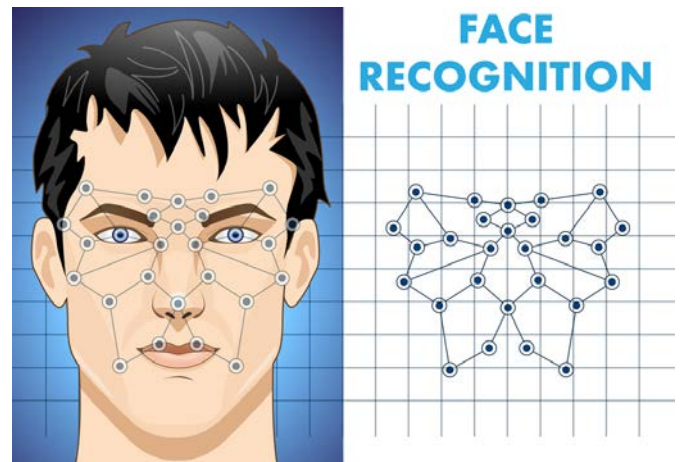

ADVANCED FEATURES

Unlock more advanced features with the professional iVMS-4200 Access Control Software, such as alarm linkage, anti-passback, and much more.

Customizable swing gate direction and working modes:

FACIAL RECOGNITION

Get Ready for the Age of Faces!

Combined with the Swing Gate through RS232, the Hikvision Facial Recognition Terminal DS-K5603-Z provides an intelligent facial recognition access control solution:

- 10,000 faces
- HD face picture with 2 MP camera
- Up to 99% recognition rate with excellent performance under backlight, dim light, and strong light environments
- Fast facial registration
- Live human face detection with 3D function, distinguishes live faces from pictures and videos
- 1-meter recognition distance
- Target height between 1.4 m – 1.9 m (4'7" – 6'3")