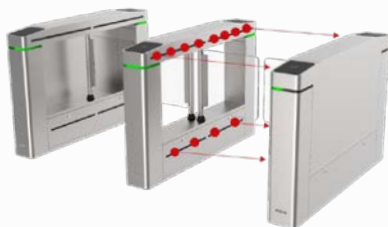

FLEXIBLE SOLUTIONS,
FAST ACCESS
HIKVISION SWING BARRIER GATES

FLEXIBLE SOLUTIONS

Choose any combination of our identification sensors and build your barrier gate solution.

The DS-K3B601 Swing Barrier Gate can be installed in combination with various identification sensors, such as intelligent Card Reader, fingerprint readers, and the Facial Recognition Terminal (DS-K5603-Z) with Hikvision's proprietary algorithm.

Whatever your need is, we can provide the proper solution or a combination of solutions customized for a perfect fit.

- The Card Reader supports standard Wiegand 26/34 interface.
- The Swing Gate supports standard Wiegand interface or 485 interface.

Fingerprint Reader:

- Stores up to 5,000 fingerprints
- Instant verification (within 1 second)

Facial Recognition Terminal:

- Stores up to 10,000 faces
- Instant verification (within 1 second)
- One-meter recognition distance
- Recognition even against harsh backlight
- Distinguishes live human faces from pictures and videos

IMPECCABLE QUALITY

Designed and manufactured by Hikvision itself, these swing gates offer the best-in-class quality and the highest efficiency.

- Stainless steel meets the AISI304 standard
- Anti-crash protection with 1.5 mm stainless steel
- Guaranteed 5 million gate swings
- 12 pairs of IR detectors
- High throughput at 30 – 40 persons per minute
- Anti-crash swing panel
- Flexible options with customizable width and number of passages
- Immediate response (less than 0.5 seconds)