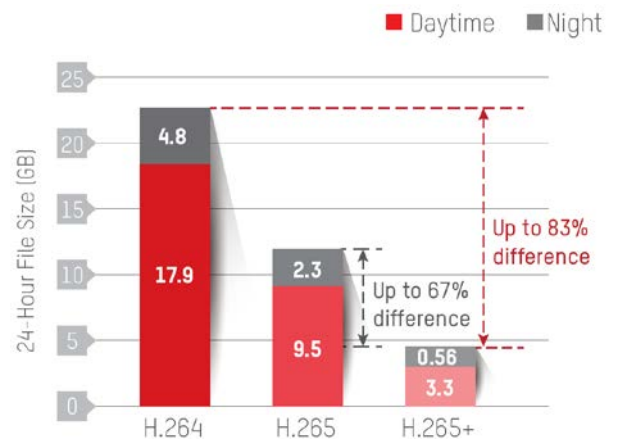

SMART CODEC – H.265+ OPTIMIZED COMPRESSION

PanoVu Series Cameras also feature Hikvision's H.265+ technology, reducing bandwidth and storage requirements by an average of 70% or more while maintaining consistent resolution, framerates, and detail. It's an efficient way to manage super high resolution video footages.

24-Hour recording file size (GB) comparing H.264, H.265, and H.265+
*Data was tested in a common scene; for reference only.

SMART FUNCTIONS

With advanced video analysis and multi-target tracking algorithms select, PanoVu Cameras also feature a wide range of smart functions in panoramic mode, including intrusion detection, line crossing detection, and region entrance and exiting detection. The PanoVus can also send alarm signals linked to the PTZ for tracking, greatly improving security efficiency.