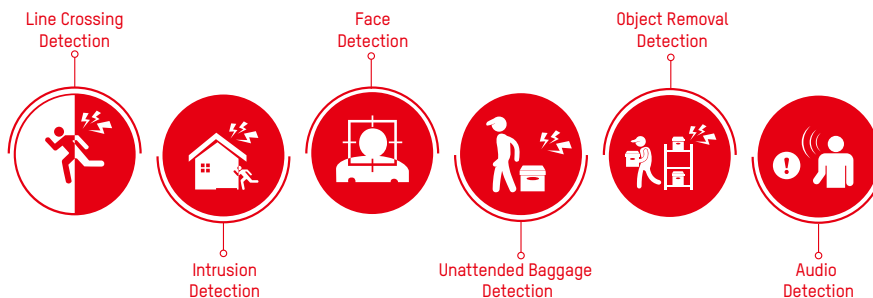

A SIMPLE SYSTEM FOR AN EASY INSTALLATION

With an "all-in-one" design, a single product serves as a system that enables front-end splicing and delivers both panorama and every detail through full shot (180° or 360°) and close-up shot without using any additional server. You can enjoy a simple and time-saving installation and maintenance. The product allows for a quick installation as dome camera does—all you need are a cable and a power supply. Characterized by a flexibility and ease of operation, it provides a full range of options in the user interface to offer a panorama in the ultra-high-resolution scene while capturing the details dynamically in real time. You can zoom in an image to its center to see the close-up details just by clicking on the image.

Supplemental lighting significantly improves image quality in extremely dark environment. But with a panoramic camera, it's difficult for supplemental light to reach the same angle as the lens. Hikvision's advanced PanoVu cameras, however, feature wide-angle supplemental light, perfectly matching the angle of the lens and bringing vivid images to life.

SMART CODEC – H.265+ OPTIMIZED COMPRESSION

PanoVu Series Cameras also feature Hikvision's H.265+ technology, reducing bandwidth and storage requirements by an average of 70% or more while maintaining consistent resolution, framerates, and detail. It's an efficient way to manage super high resolution video footages.

24-Hour recording file size (GB) comparing H.264, H.265, and H.265+
*Data was tested in a common scene; for reference only.

SMART FUNCTIONS

With advanced video analysis and multi-target tracking algorithms select, PanoVu Cameras also feature a wide range of smart functions in panoramic mode, including intrusion detection, line crossing detection, and region entrance and exiting detection. The PanoVus can also send alarm signals linked to the PTZ for tracking, greatly improving security efficiency.