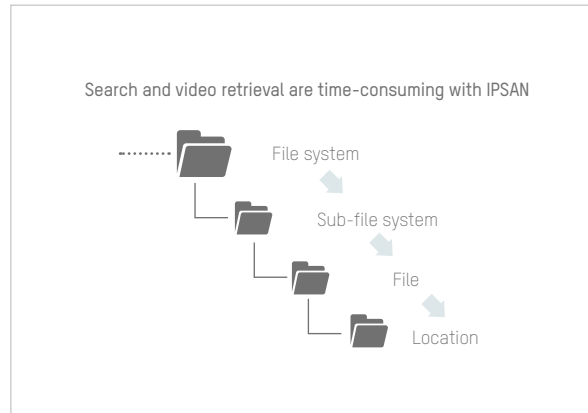

- Dual modes support: IPSAN/direct streaming storage
- IPSAN support to integrate with 3rd party VMS
- ONVIF support to fetch stream from 3rd party cameras

■ FLEXIBLE AND COST-EFFECTIVE ENTERPRISE STORAGE SOLUTION

■ FAST SEARCH AND RETRIEVAL OF VIDEO

Fast index with direct streaming mode:

Device No. > Related data volume > Offset

Traditional file retrieval with IPSAN:

File system > Sub-file system > File > Location

■ SUPER HDD AVAILABILITY: VRAID

Hikvision's VRAID technology ensures video recording continuity as long as 1 disk remains functioning.

With generic RAID technology, when there is more than 1 disk fails, RAID will cease functioning

Tips

VRAID technology is only available in single-controller storage products, such as DS-A81016S, DS-A80624S.

■ ANR TECHNOLOGY FOR EDGE STORAGE TRANSFER

- Network cameras normally store recordings in Hikvision storage products
- When network is down, networked cameras begin recording on embedded SD cards
- When network connection resumes, SD cards transfer data to storage products automatically