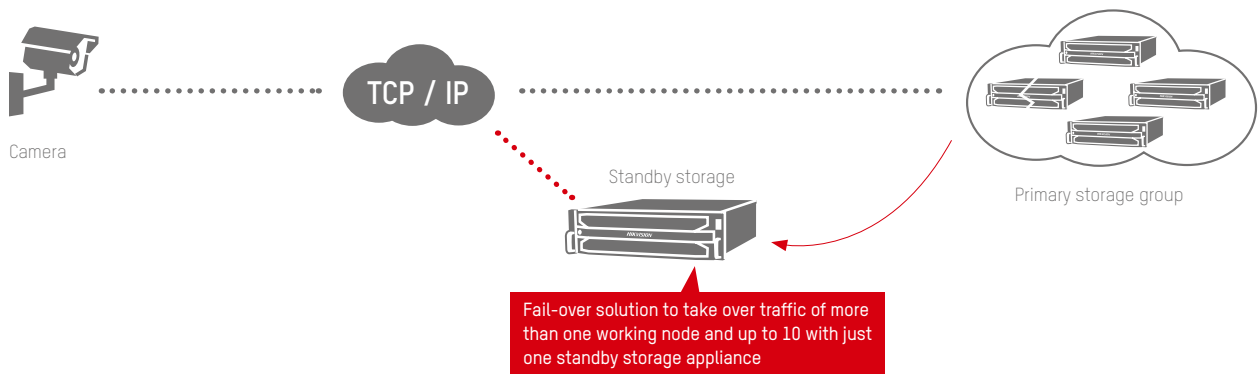

Tips

VRAID technology is only available in single-controller storage products, such as DS-A81016S, DS-A80624S.

■ ANR TECHNOLOGY FOR EDGE STORAGE TRANSFER

- Network cameras normally store recordings in Hikvision storage products
- When network is down, networked cameras begin recording on embedded SD cards
- When network connection resumes, SD cards transfer data to storage products automatically

■ SCHEDULED BACKUP OF RECORDING

- DVR/NVRs record locally to ensure normal business traffic bandwidth during business hours
- Hikvision storage products recognize active and scheduled backup of recording from NVR/DVRs at night when network bandwidth is available

■ EASY TO USE AND MAINTAIN

One-Key Configuration

- Create RAID
- Form storage pool
- Configure video volumes into logical partitions

- Use storage products like plug-and-play NVRs
- Avoid complex network configuration
- No need for advanced IT knowledge