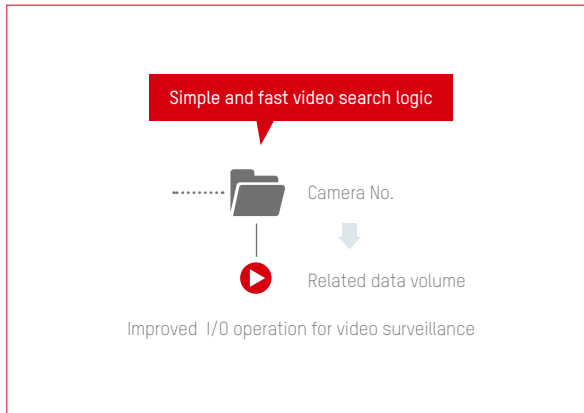

■ FAST SEARCH AND RETRIEVAL OF VIDEO

Fast index with direct streaming mode:

Device No. > Related data volume > Offset