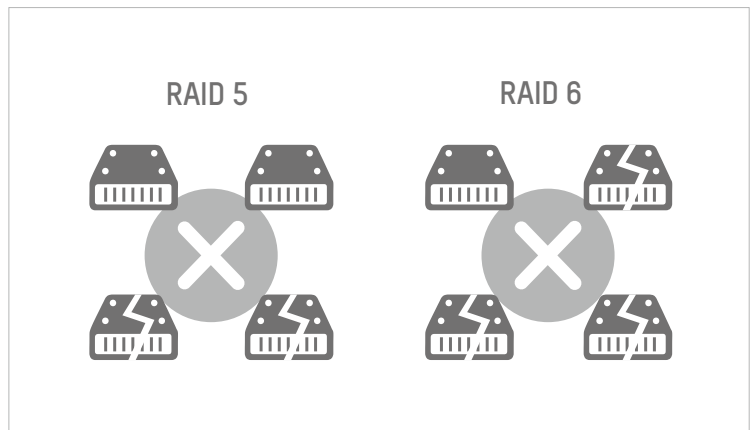

■ FAST SEARCH AND RETRIEVAL OF VIDEO

Fast index with direct streaming mode:

Device No. > Related data volume > Offset

Traditional file retrieval with IPSAN:

File system > Sub-file system > File > Location

■ SUPER HDD AVAILABILITY: VRAID

Hikvision's VRAID technology ensures video recording continuity as long as 1 disk remains functioning.

With generic RAID technology, when there is more than 1 disk fails, RAID will cease functioning

Tips

VRAID technology is only available in single-controller storage products, such as DS-A81016S, DS-A80624S.

■ ANR TECHNOLOGY FOR EDGE STORAGE TRANSFER

- Network cameras normally store recordings in Hikvision storage products
- When network is down, networked cameras begin recording on embedded SD cards
- When network connection resumes, SD cards transfer data to storage products automatically