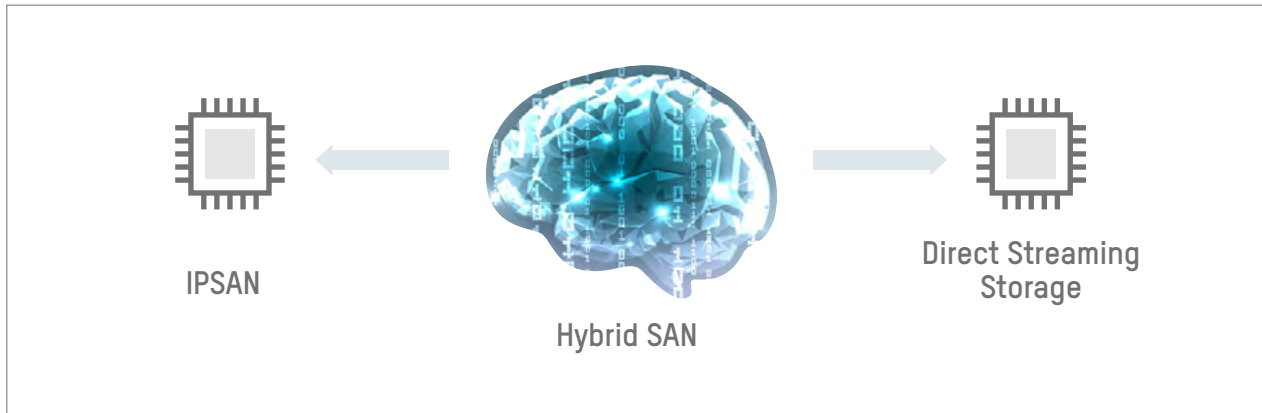

Now Hikvision's Enterprise Network Storage has come to the SMB market with an advanced design that will leave a mark in the security industry. The Hybrid Storage Area Network (SAN) System creates a network with access to data storage servers, and it integrates Hikvision's unique video direct streaming technology as well as IPSAN. This flexible, cost-effective solution features ONVIF-support to third-party cameras, support for RTSP, and SIP protocols, and extended data retention. With no recording server needed, Hikvision's Hybrid SAN systems truly make applications simple, flexible, and budget-friendly.

HISTORY OF HIKVISION STORAGE PRODUCTS

MARKETING MILESTONES

No. 1

Four consecutive quarters as **No.1** in China external IP storage market according to IDC

No. 1

First

- to develop direct video streaming technology
- to develop direct picture streaming technology
- to release CCTV cloud storage solution
- to develop video + picture direct streaming technology

150 PB

150 PB in a single, very large Safe City project deployment

CCTV Storage Leader

■ DUAL STORAGE MODE SUPPORT

Hikvision Hybrid SAN can work perfectly in IPSAN mode with your existing system. It can also work in direct streaming storage mode when installed new, without the need for a recording server, making it a cost-effective and flexible solution.

■ FAST SEARCH AND RETRIEVAL OF VIDEO

Fast index with direct streaming mode:

Device No. > Related data volume > Offset

Traditional file retrieval with IPSAN:

File system > Sub-file system > File > Location