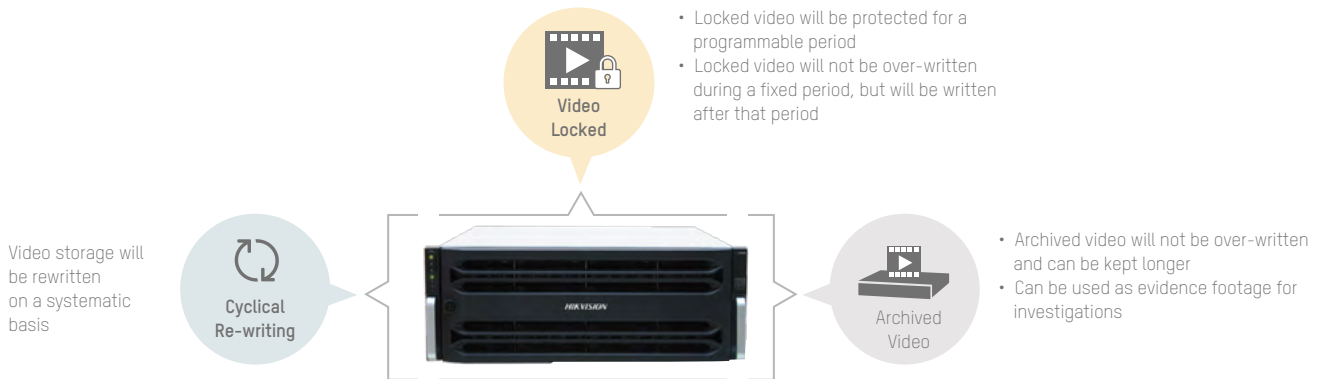

■ FLEXIBLE VIDEO RECORDING MANAGEMENT

- Cyclical re-writing for normal video storage
- Locked video for specified period protection
- Archived video for longer protection