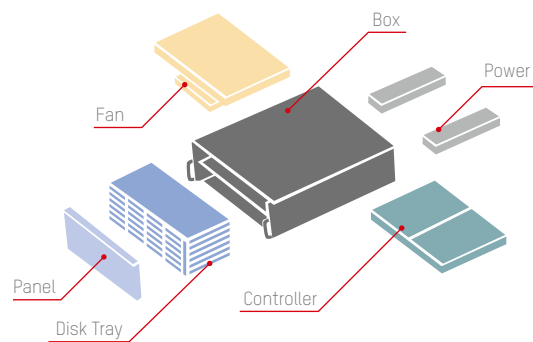

■ EASY TO USE AND MAINTAIN

One-Key Configuration

- Create RAID
- Form storage pool
- Configure video volumes into logical partitions

- Use storage products like plug-and-play NVRs
- Avoid complex network configuration
- No need for advanced IT knowledge

User-Friendly Management Interface

- User-friendly system status dashboard for easy daily maintenance
- Storage device batch upgrade support decreases large system upgrade workload

- Modularized hardware design, easy to install and maintain
- Hot-swappable hard drive and controller won't stop traffic, ensuring system availability