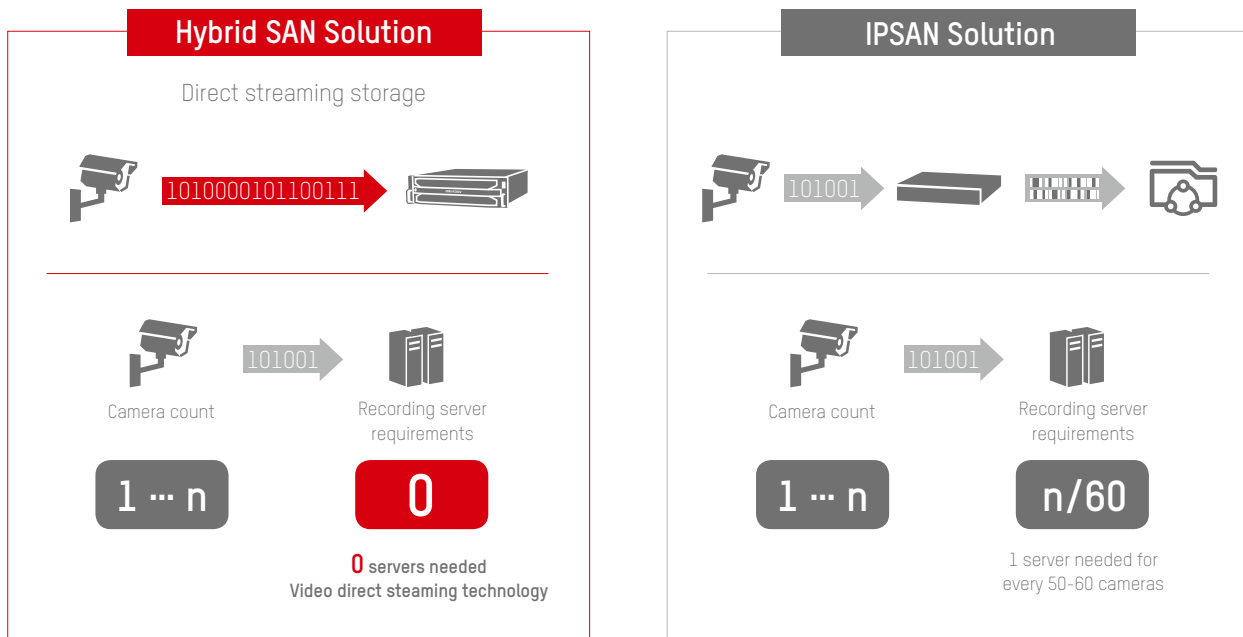

Now Hikvision's Enterprise Network Storage has come to the SMB market with an advanced design that will leave a mark in the security industry. The Hybrid Storage Area Network (SAN) System creates a network with access to data storage servers, and it integrates Hikvision's unique video direct streaming technology as well as IPSAN. This flexible, cost-effective solution features ONVIF-support to third-party cameras, support for RTSP, and SIP protocols, and extended data retention. With no recording server needed, Hikvision's Hybrid SAN systems truly make applications simple, flexible, and budget-friendly.

150 PB

150 PB in a single, very large Safe City project deployment

CCTV Storage Leader

■ DUAL STORAGE MODE SUPPORT

Hikvision Hybrid SAN can work perfectly in IPSAN mode with your existing system. It can also work in direct streaming storage mode when installed new, without the need for a recording server, making it a cost-effective and flexible solution.

- Dual modes support: IPSAN/direct streaming storage
- IPSAN support to integrate with 3rd party VMS
- ONVIF support to fetch stream from 3rd party cameras

■ FLEXIBLE AND COST-EFFECTIVE ENTERPRISE STORAGE SOLUTION

■ FAST SEARCH AND RETRIEVAL OF VIDEO

Fast index with direct streaming mode:

Device No. > Related data volume > Offset

Traditional file retrieval with IPSAN:

File system > Sub-file system > File > Location