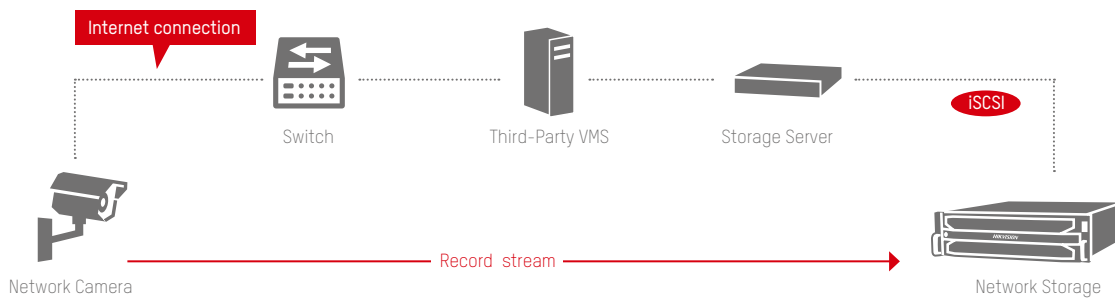

■ EASY TO USE AND MAINTAIN

One-Key Configuration

- Create RAID
- Form storage pool
- Configure video volumes into logical partitions

- Use storage products like plug-and-play NVRs
- Avoid complex network configuration
- No need for advanced IT knowledge

User-Friendly Management Interface

- User-friendly system status dashboard for easy daily maintenance
- Storage device batch upgrade support decreases large system upgrade workload

- Modularized hardware design, easy to install and maintain
- Hot-swappable hard drive and controller won't stop traffic, ensuring system availability

- Multiple alarm configurations to notify personnel of possible system malfunction

STANDARD IP-SAN SUPPORT

- Standard and Open Source – Standard iSCSI protocol works with 3rd-party VMS systems such as Milestone and others
- Proven solution with many existing applications, operating in conjunction with leading VMS partners