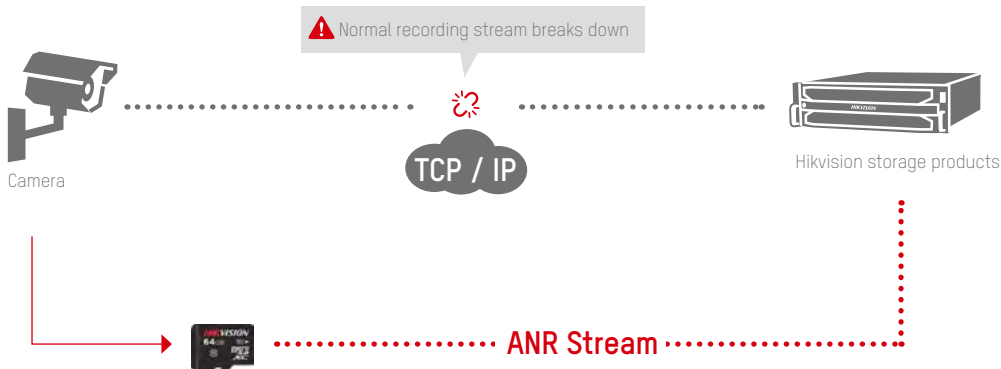

■ FAST SEARCH AND RETRIEVAL OF VIDEO

Fast index with direct streaming mode:

Device No. > Related data volume > Offset

Traditional file retrieval with IPSAN:

File system > Sub-file system > File > Location

■ SUPER HDD AVAILABILITY: VRAID

Hikvision's VRAID technology ensures video recording continuity as long as 1 disk remains functioning.

With generic RAID technology, when there is more than 1 disk fails, RAID will cease functioning

Tips

VRAID technology is only available in single-controller storage products, such as DS-A81016S, DS-A80624S.

■ ANR TECHNOLOGY FOR EDGE STORAGE TRANSFER

- Network cameras normally store recordings in Hikvision storage products
- When network is down, networked cameras begin recording on embedded SD cards
- When network connection resumes, SD cards transfer data to storage products automatically

■ SCHEDULED BACKUP OF RECORDING

- DVR/NVRs record locally to ensure normal business traffic bandwidth during business hours
- Hikvision storage products recognize active and scheduled backup of recording from NVR/DVRs at night when network bandwidth is available