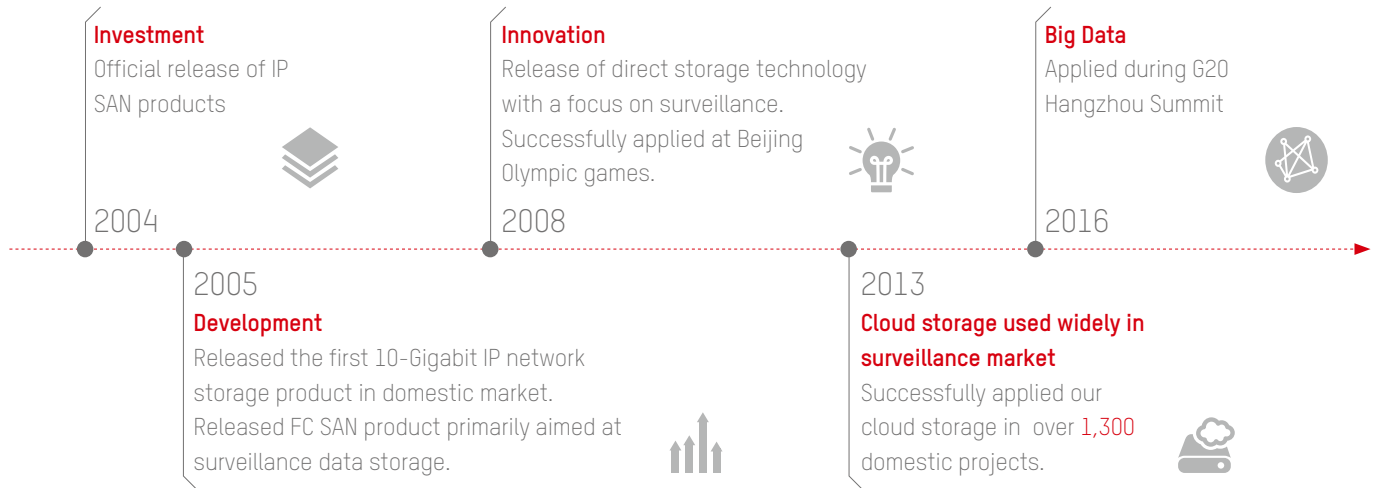

HISTORY OF HIKVISION STORAGE PRODUCTS

MARKETING MILESTONES

No. 1

Four consecutive quarters as **No.1** in China external IP storage market according to IDC

No. 1

First

- to develop direct video streaming technology
- to develop direct picture streaming technology
- to release CCTV cloud storage solution
- to develop video + picture direct streaming technology

150 PB

150 PB in a single, very large Safe City project deployment

CCTV Storage Leader