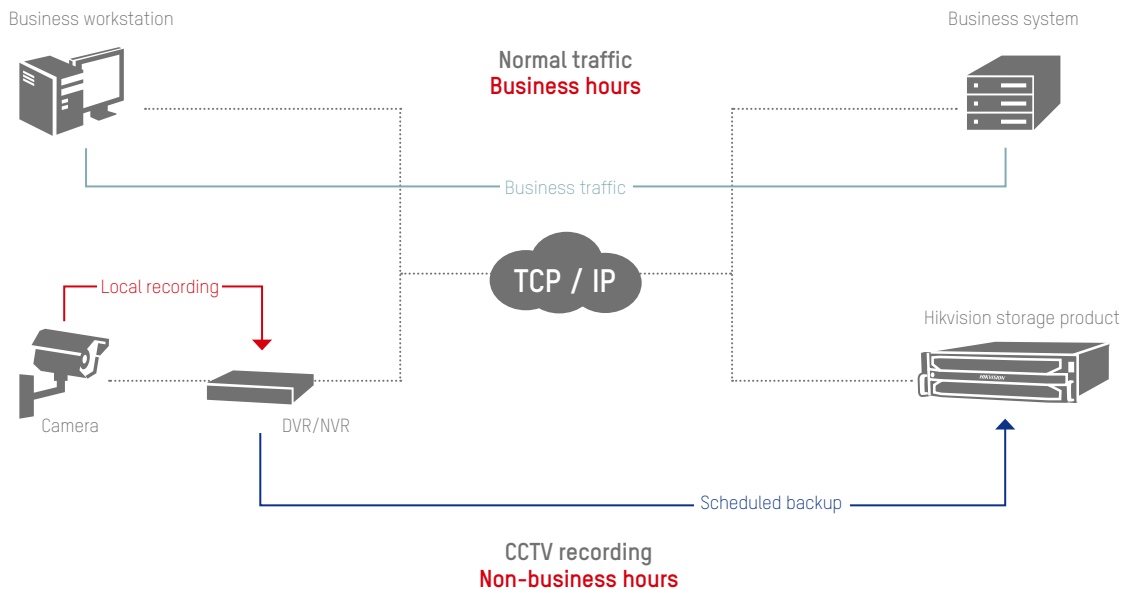

■ SUPER HDD AVAILABILITY: VRAID

Hikvision's VRAID technology ensures video recording continuity as long as 1 disk remains functioning.

With generic RAID technology, when there is more than 1 disk fails, RAID will cease functioning

Tips

VRAID technology is only available in single-controller storage products, such as DS-A81016S, DS-A80624S.

■ ANR TECHNOLOGY FOR EDGE STORAGE TRANSFER

- Network cameras normally store recordings in Hikvision storage products
- When network is down, networked cameras begin recording on embedded SD cards
- When network connection resumes, SD cards transfer data to storage products automatically

■ SCHEDULED BACKUP OF RECORDING

- DVR/NVRs record locally to ensure normal business traffic bandwidth during business hours
- Hikvision storage products recognize active and scheduled backup of recording from NVR/DVRs at night when network bandwidth is available

■ EASY TO USE AND MAINTAIN

One-Key Configuration

- Create RAID
- Form storage pool
- Configure video volumes into logical partitions

- Use storage products like plug-and-play NVRs
- Avoid complex network configuration
- No need for advanced IT knowledge