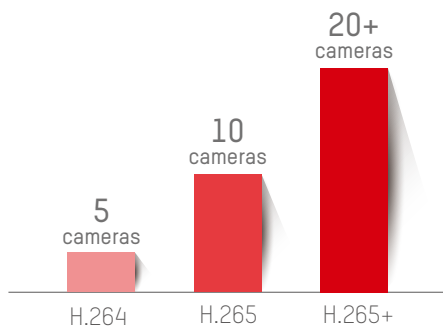

6 H.265+ CODEC

Most Efficient Use of Bandwidth

How many 2 MP cameras can be carried by a 20 Mbps broadband network?

20 Mbps broadband network