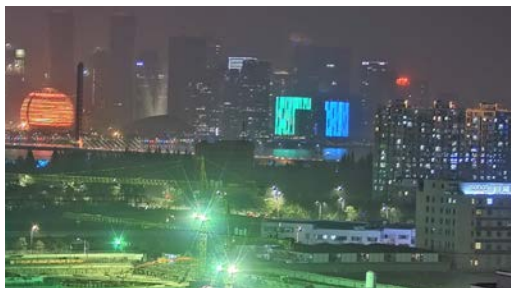

4 MP DarkFighter PTZ