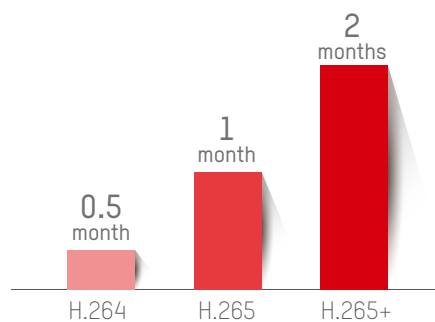

Most Efficient Use of Storage

How long can 5 TB of storage space last for eight 2 MP cameras?

Eight 2 MP cameras
5 TB of storage