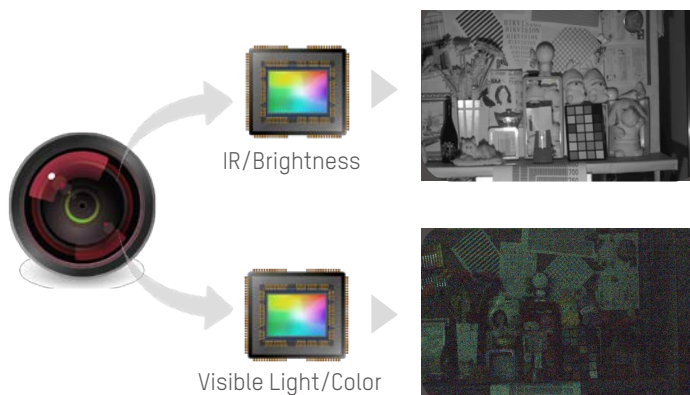

## 1 DarkFighterX

Conventional camera

DarkFighter camera

DarkFighterX camera

### Revolutionary Dual-Sensor Design

One sensor captures black and white images while the other captures color images. The two images then merge into one with full color and sufficient brightness.

*\* Note: only for DS-2DF8225IH-AEL(W) and DS-2DF8225I5H-AEL(W)*