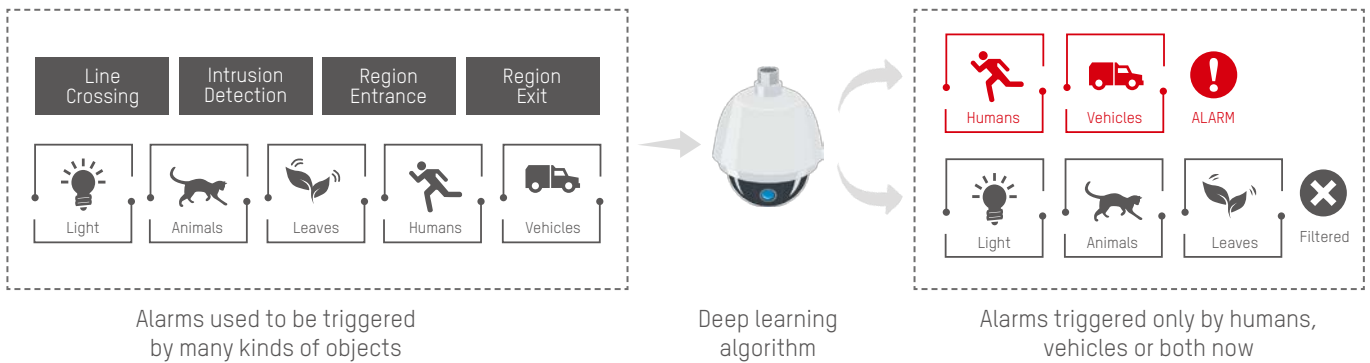

### Most Efficient Use of Storage

How long can 5 TB of storage space last for eight 2 MP cameras?

Eight 2 MP cameras  
 5 TB of storage

## 7 EMBEDDED DEEP LEARNING ALGORITHM

### False Alarm Filter and Auto-Tracking 2.0

Deep learning algorithm filters out false alarms caused by non-target objects such as animals, leaves and light changes, greatly improving the accuracy of false alarm filter and auto-tracking.