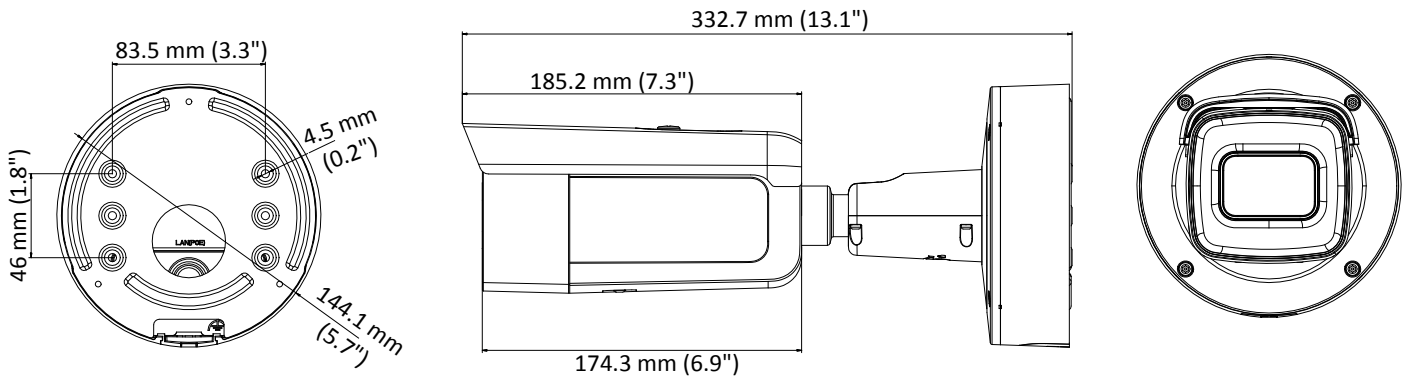

Accessories

Distributed by